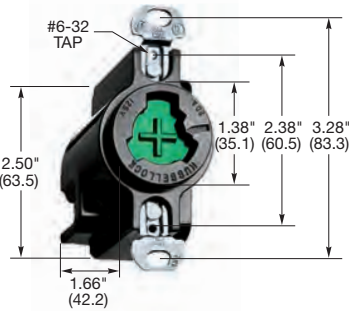

### Plug

Description	Cord Dia.	Catalog Number
Nylon housing, thermoset interior.	.320"-.660" (8.12-16.5)	<b>HBL23035B</b>

**HBL23032B**

### Connector Body

Description	Cord Dia.	Catalog Number
Nylon housing, thermoset interior.	.320"-.660" (8.12-16.5)	<b>HBL23032B</b>

**HBL23030**

### Receptacle

Description	Catalog Number
Black phenolic, back wired.	<b>HBL23030</b>

*Note: Devices listed above are not interchangeable with any other Hubbell device listed in this catalog.*

**HBL7423WO**